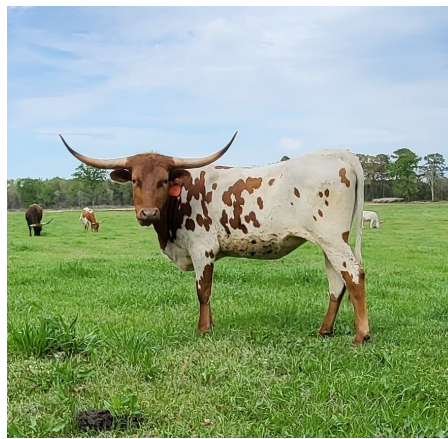

# AOK Splenda

Date of Birth: 08/12/2019  
Registration 1: CI323248  
Breeder: Larry & Catrina Duke  
Owner: Larry & Catrina Duke

Courtesy of AOK Longhorns

AOK Splenda

HHF Chisum

Riverforks Sweet T

Fox Chex

BS Awesome Betsy

JP RIO GRANDE

DML Lilly T

JP RIO GRANDE

BL FOXY LADY

AWESOME ALAMO

EOT Outback Betsy 441

J.R. GRAND SLAM

TX W Lucky Lady